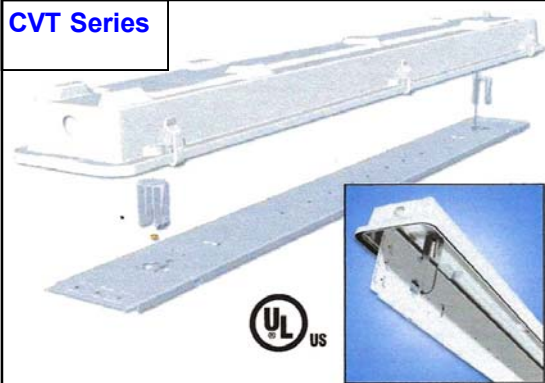

## T5 and T8 Wet & Damp Location Fixtures

**General Description:** Series CVT wet and damp location fixtures are fully dust and moisture resistant, are available in 4' and 8' models and are available in T8 or T5 lamp configurations. CVT fixtures feature a fiberglass upper body, a permanent poured in-place sealing gasket, and high strength linear ribbed clear acrylic diffuser. The diffuser and upper components are secured in place by locking latches which ensure proper seal. Universal gear tray offers many lamping options from 2 or 3 lamp T8 or T5 in 4' models and 4 or 6 lamp tandem configurations in 8' fixtures.

### Commercial Lighting Company

4930 Leary Ave NW

Seattle, Wa. 98107

Ph (206) 682-6385

Fax (206) 624-6163

[www.commerciallightingcompany.com](http://www.commerciallightingcompany.com)

<u>CVT</u>	<u>96T</u>	<u>454HO</u>	<u>EB</u>	<u>UNIV</u>
Series CVT	Length:	Lamps/Watts:	Ballast Type:	Voltage:
	48"	2 or 3L/32w (T8)	EB: electronic	UNIV
		2 or 3L/54w (T5HO)		
		2 or 3L/28w (T5)		
	96T"	4 or 6L/32w (T8)		
		4 or 6L/54w (T5HO)		
		4 or 6L/28w (T5)		

**CVT Series**

End View

**Features and Benefits:**

- Spring-mount stainless steel bracket
- Brass-stud for custom mounting
- Thermoformed linear lens geometry greatly improves lens strength and durability
- Improved copolymer improves latch strength

Universal gear-tray provides easy ballast and wiring access; and enables easy in field retrofits.

**4' CVT Housing Top View**

**8' CVT Housing Top View**