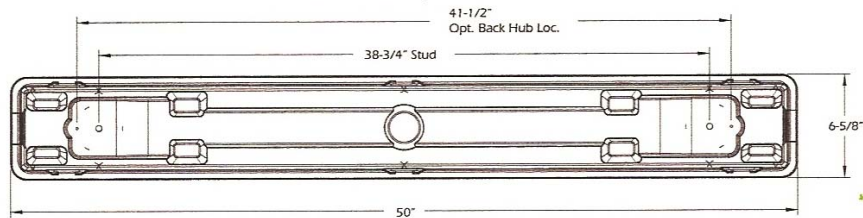

Universal gear-tray provides easy ballast and wiring access; and enables easy in field retrofits.

**4' CVT Housing Top View**

**8' CVT Housing Top View**