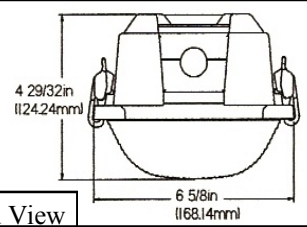

<u>CVT</u>	<u>96T</u>	<u>454HO</u>	<u>EB</u>	<u>UNIV</u>
Series CVT	Length:	Lamps/Watts:	Ballast Type:	Voltage:
	48"	2 or 3L/32w (T8)	EB: electronic	UNIV
		2 or 3L/54w (T5HO)		
		2 or 3L/28w (T5)		
	96T"	4 or 6L/32w (T8)		
		4 or 6L/54w (T5HO)		
		4 or 6L/28w (T5)		

CVT Series

End View