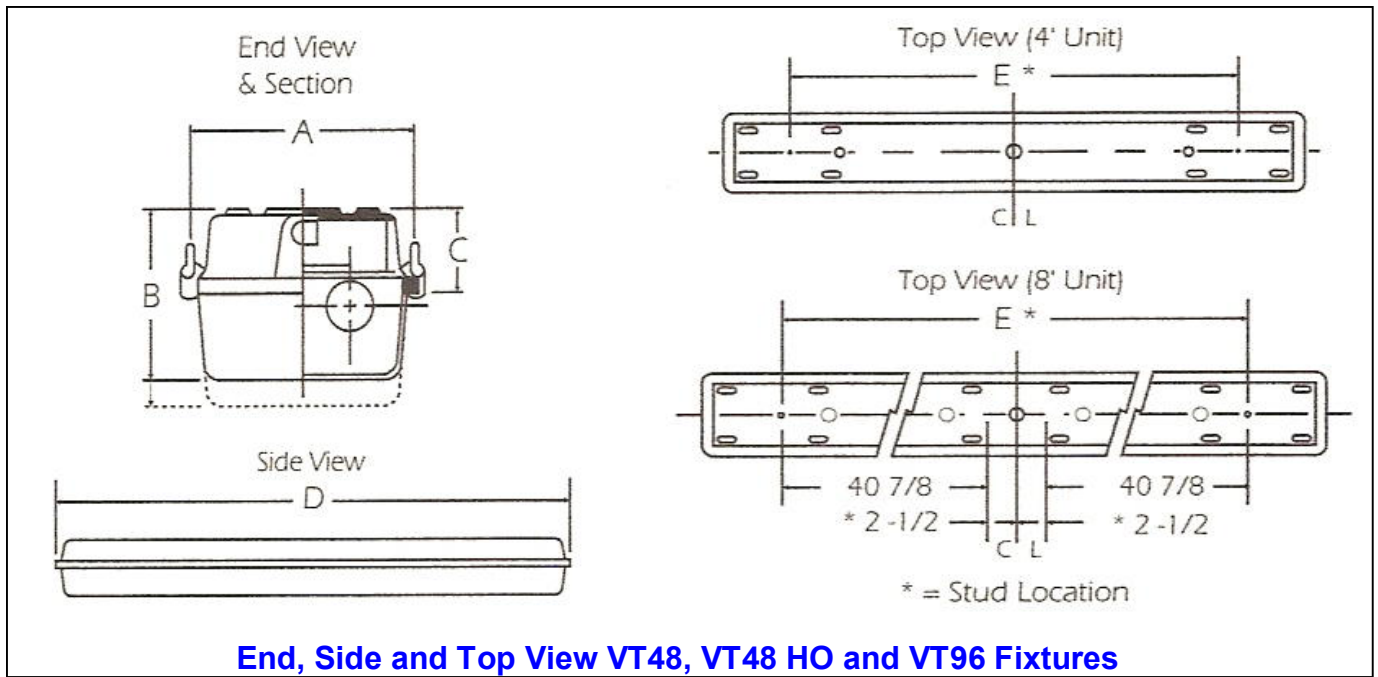

<u>VT</u>	<u>96T</u>	<u>432</u>	<u>EB</u>	<u>UNIV</u>	<u>PC</u>
Series VT	Length:	Lamps/Watts:	Ballast Type:	Voltage:	Lens:
	24"	1 or 2L/17w (T8)	EB: electronic	120v	Blank: standard
	48"	1 or 2L/32w (T8)		277v	DR: 100%DR(HI)
		1or 2L/48w(T12HO)		UNIV	PC: polycarbonate
		1 or 2L/54w (T5HO)		UNIV-HLO	
	96"	1 or 2L/96w (T12HO)			
	96"T	2 or 4LT/32w (T8)			
		2 or 4LT/54w (T5HO)			

Commercial Lighting Company

4930 Leary Ave NW
Seattle, Wa. 98107
Ph (206) 682-6385
Fax (206) 624-6163

www.commerciallightingcompany.com

<u>Fixture Dimensions</u>	<u>A</u>	<u>B</u>	<u>C</u>	<u>D</u>	<u>E</u>
VT24 (2' Units)	6-5/8"	5-3/16"	3-3/16"	25-7/8"	17-1/2"
VT48 (4' Units)	7-5/8"	4-3/4"	2-13/16"	49-59/64"	38-3/4"
VT48 (4' HO Unit)	7-5/8"	5-5/8"	3-5/8"	52"	38-3/4"
VT96 (8' Units)	7-5/8"	5-5/8"	2-13/16"	97-15/16"	86-3/4"