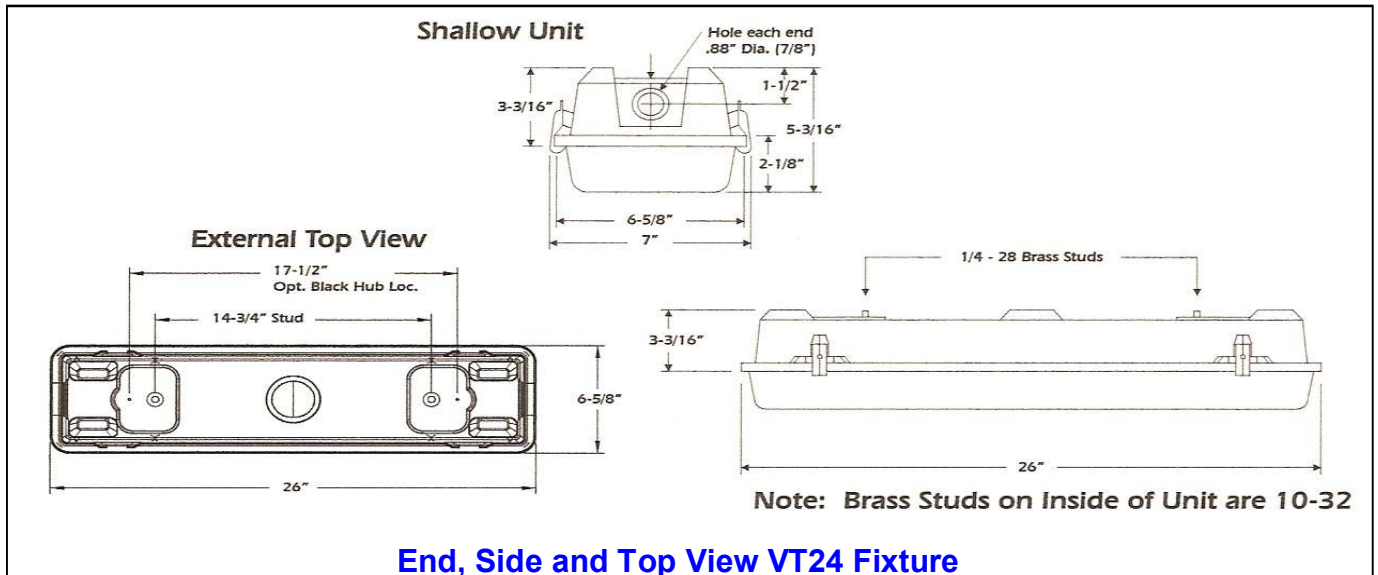

<u>VT</u>	<u>96T</u>	<u>432</u>	<u>EB</u>	<u>UNIV</u>	<u>PC</u>
Series VT	Length:	Lamps/Watts:	Ballast Type:	Voltage:	Lens:
	24"	1 or 2L/17w (T8)	EB: electronic	120v	Blank: standard
	48"	1 or 2L/32w (T8)		277v	DR: 100%DR(HI)
		1or 2L/48w(T12HO)		UNIV	PC: polycarbonate
		1 or 2L/54w (T5HO)		UNIV-HLO	
	96"	1 or 2L/96w (T12HO)			
	96"T	2 or 4LT/32w (T8)			
		2 or 4LT/54w (T5HO)			

Commercial Lighting Company

4930 Leary Ave NW
Seattle, Wa. 98107
Ph (206) 682-6385
Fax (206) 624-6163

www.commerciallightingcompany.com

<u>Fixture Dimensions</u>	<u>A</u>	<u>B</u>	<u>C</u>	<u>D</u>	<u>E</u>
VT24 (2' Units)	6-5/8"	5-3/16"	3-3/16"	25-7/8"	17-1/2"
VT48 (4' Units)	7-5/8"	4-3/4"	2-13/16"	49-59/64"	38-3/4"
VT48 (4' HO Unit)	7-5/8"	5-5/8"	3-5/8"	52"	38-3/4"
VT96 (8' Units)	7-5/8"	5-5/8"	2-13/16"	97-15/16"	86-3/4"