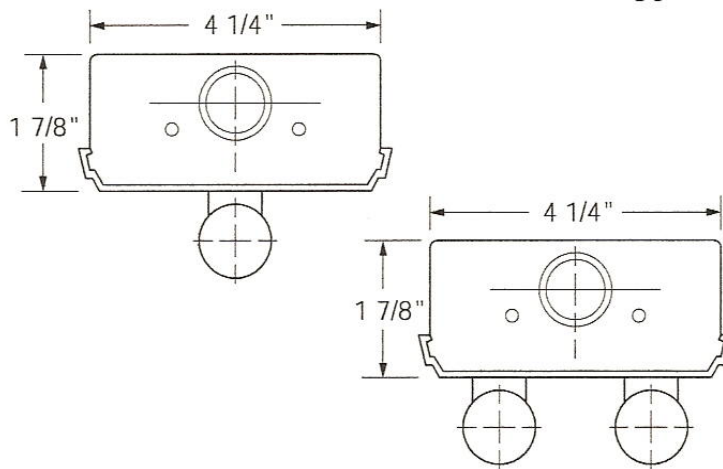

End View 1 and 2 Lamp Commercial Channel Configurations

Commercial Lighting Company

4930 Leary Ave NW

Seattle, Wa. 98107

Ph (206) 682-6385 (800) 992-LITE

Fax (206) 624-6163

www.commerciallightingcompany.com