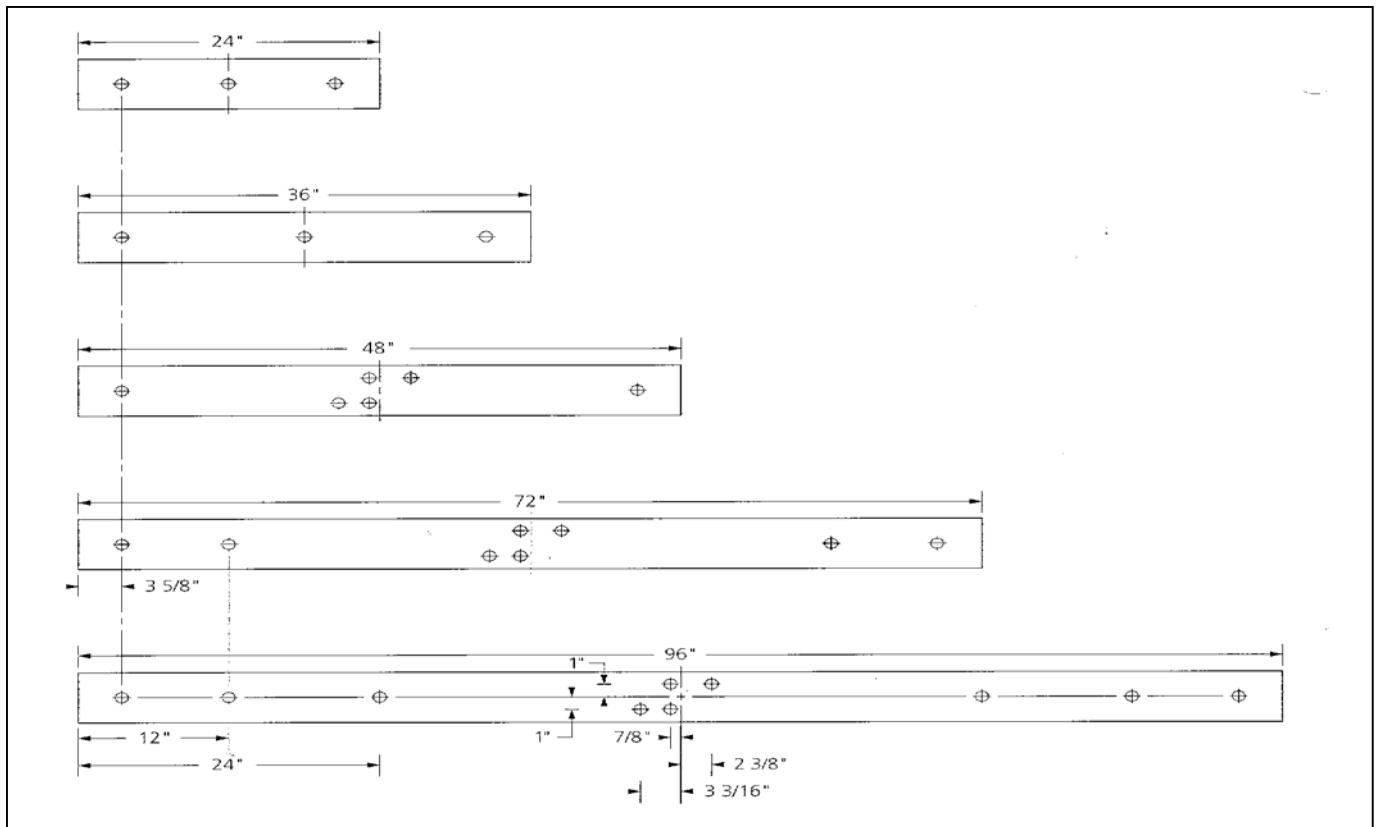

Ordering Specifications: Sample CC96T-432EBUNIV

<u>CC</u>	<u>96T</u>	<u>432</u>	<u>EB</u>	<u>UNIV</u>
Series CC:	Length:	Lamps/Watts:	Ballast Type:	Voltage:
	24"	1 or 2L/17w (T8)	EB: electronic	120v
	36"	1 or 2L/25w (T8)		277v
	48"	1,2 or 3L/32w (T8)		UNIV
	48"	1 or 2 L/40w (T12)		
	48"	1 or 2L/48w (T12HO)		
	72"T	2 or 4LTAN/25w (T8)		
	96"	1 or 2L/96w (T12HO)		
	96"T	2 or 4LTAN/32w (T8)		

CC Series Strip Fixture Back Plans

Commercial Lighting Company

4930 Leary Ave NW

Seattle, Wa. 98107

Ph (206) 682-6385 (800) 992-LITE

Fax (206) 624-6163

www.commerciallightingcompany.com