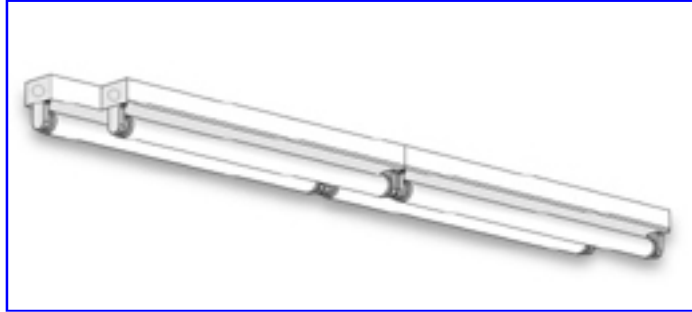

Commercial Staggered Strip

2 Lamp Series CSS Fixture

1 Lamp Series CSS Fixture

General Description: The **CSS Series** strip is a staggered strip light for offset mounting in 1, 2 or tandem lamp styles. The fixture is ideal for applications requiring continuous shadow-free lighting and can be fitted with a reflector for wall washer or cove-lighting effects. Fixtures are designed for surface, stem or chain hanging and may hang as individual units or in continuous rows. Unit is assembled locally and can be made to meet any job specifications for voltage and efficiency. Units are UL listed.

| <u>CSS</u> | <u>96</u> | <u>I</u> | <u>432</u> | <u>EB</u> | <u>UNIV</u> |
|------------|-----------|----------|--------------|----------------|-------------|
| Series CSS | Length: | Tandem: | Lamps/Watts: | Ballast Type: | Voltage: |
| | 24" | T8 (yes) | 1/17 | EB: electronic | 120v |
| | 36" | | 2/17 | | UNIV |
| | 48" | | 1/25 | | |
| | 72" | | 2/25 | | |
| | 96" | | 1/32 | | |
| | | | 2/32 | | |
| | | | 4/25 | | |
| | | | 4/32 | | |