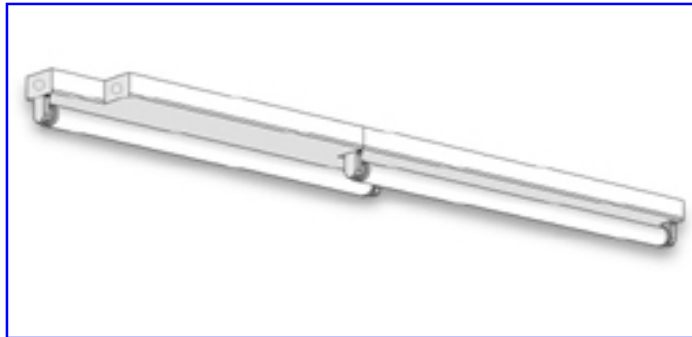

Commercial Staggered Strip

2 Lamp Series CSS Fixture

1 Lamp Series CSS Fixture

General Description: The **CSS Series** strip is a staggered strip light for offset mounting in 1, 2 or tandem lamp styles. The fixture is ideal for applications requiring continuous shadow-free lighting and can be fitted with a reflector for wall washer or cove-lighting effects. Fixtures are designed for surface, stem or chain hanging and may hang as individual units or in continuous rows. Unit is assembled locally and can be made to meet any job specifications for voltage and efficiency. Units are UL listed.

| <u>CSS</u> | <u>96</u> | <u>I</u> | <u>432</u> | <u>EB</u> | <u>UNIV</u> |
|------------|-----------|----------|--------------|----------------|-------------|
| Series CSS | Length: | Tandem: | Lamps/Watts: | Ballast Type: | Voltage: |
| | 24" | T8 (yes) | 1/17 | EB: electronic | 120v |
| | 36" | | 2/17 | | UNIV |
| | 48" | | 1/25 | | |
| | 72" | | 2/25 | | |
| | 96" | | 1/32 | | |
| | | | 2/32 | | |
| | | | 4/25 | | |
| | | | 4/32 | | |