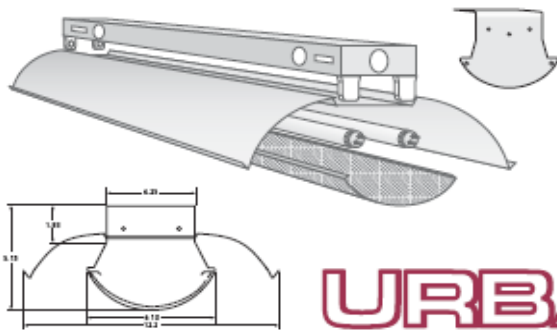

KC2175 Reflector and Lens Combination

URBANUS

Starting With a Simple Strip or Industrial Fixture...

The KC2000 Series offers several different configurations to help you create the perfect design. Using a manufacturer's 4 foot, 2 lamp strip fixture you can create the style of fixture for any application. Listed below are just some of the designs you can create.

KC2175 Perforated Reflector and Perforated Basket