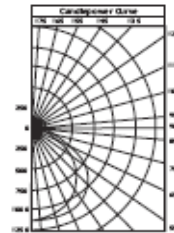

Commercial Lighting Company
4930 Leary Ave NW
Seattle, WA. 98107
P (206) 682-6385 F (206) 624-6163
www.commerciallightingcompany.com