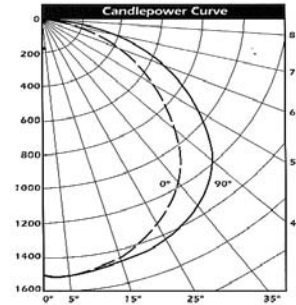

URBANUS KC2100 Series Direct/Indirect for Strip Fixture Retrofit

KC21 WRFL4
Direct Luminaire
Solid White Reflector
6" Wide Curved Linear Prismatic Lens
Lamps: (2) F32T8
Rated Lumens: 2900

ZONAL LUMEN SUMMARY

ZONE	LUMENS	%BARELAMP	%LUMINAIRE
0-30	1202	20.7	25.6
0-40	1993	34.4	42.4
0-60	3590	61.9	76.4
0-90	4646	80.1	98.8
40-90	2652	45.7	54.4
60-90	1056	18.2	22.5
90-120	53	0.9	1.1
90-150	54	0.9	1.2
90-180	54	0.9	1.2
0-180	4700	81.0	100.0

COEFFICIENTS OF UTILIZATION

Room Cavity Ratio	CEILING CAVITY REFLECTANCE																							
	80				70				50				30				10				0			
	70	50	30	10	70	50	30	10	50	30	10	50	30	10	50	30	10	50	30	10	00			
0	96	96	96	96	94	94	94	94	90	90	90	86	86	86	82	82	82	80	80	80	80			
1	88	84	81	77	86	82	79	76	78	76	73	75	73	71	72	70	69	67	67	67	67			
2	81	74	69	64	78	73	68	64	70	66	62	67	63	60	64	61	59	57	57	57	57			
3	74	66	60	55	72	65	59	54	62	57	53	60	56	52	58	54	51	49	49	49	49			
4	68	59	52	47	66	58	51	46	55	50	46	53	49	45	52	48	44	42	42	42	42			
5	63	53	46	40	61	52	45	40	50	44	40	48	43	39	47	42	39	37	37	37	37			
6	58	47	40	35	56	47	40	35	45	39	35	44	38	34	42	38	34	32	32	32	32			
7	54	43	36	31	52	42	36	31	41	35	31	40	34	30	38	34	30	28	28	28	28			
8	50	39	32	27	48	38	32	27	37	31	27	36	31	27	35	30	26	25	25	25	25			
9	46	35	29	24	45	35	28	24	34	28	24	33	28	24	32	27	24	22	22	22	22			
10	42	31	24	20	41	30	24	20	30	24	20	29	23	20	28	23	20	18	18	18	18			

KC2100 Series - Urbanus

KC21WReflector with R4	KC2125 White 4' Reflector Kit
KC21WPR4	KC2125 White 4' Perforated Reflector Kit
KC21WR8	KC2125 White 8' Reflector Kit
KC21WPR8	KC2125 White 8' Perforated Reflector Kit
KC21WPB4	KC2150 White 4' Perforated Basket Kit
KC21WSWA4	KC2150 White 4' Smooth White Acrylic Lens Kit
KC21WFL4	KC2150 White 4' White Fluted Lens Kit
KC21WPB8	KC2150 White 8' Perforated Basket Kit
KC21WSWA8	KC2150 White 8' Smooth White Acrylic Lens Kit
KC21WFL8	KC2150 White 8' White Fluted Lens Kit
KC21WRPB4	KC2175 White 4' Reflector with Perforated Basket Kit
KC21WRSWA4	KC2175 White 4' Reflector with Smooth White Acrylic Lens Kit
KC21WRFL4	KC2175 White 4' Reflector with White Fluted Lens Kit
KC21WRPB8	KC2175 White 8' Reflector with Perforated Basket Kit
KC21WRSWA8	KC2175 White 8' Reflector with Smooth White Acrylic Lens Kit
KC21WRFL8	KC2175 White 8' Reflector with White Fluted Lens Kit
KC21WRPB4	KC2175 White 4' Perf Reflector with Perforated Basket Kit
KC21WPRSWA4	KC2175 White 4' Perf Reflector with White Acrylic Lens Kit
KC21WPRFL4	KC2175 White 4' Perf Reflector with White Fluted Lens Kit
KC21WRPB8	KC2175 White 8' Perf Reflector with Perforated Basket Kit
KC21WPRSWA8	KC2175 White 8' Perf Reflector with White Acrylic Lens Kit
KC21WPRFL8	KC2175 White 8' Perf Reflector with White Fluted Lens Kit
KC21CRM	KC2100 Series Continuous Row Mounting Kit