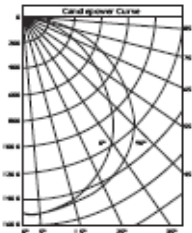

Photometrics KC2175 series

KC2175 White 4' Reflector with Fluted Lens