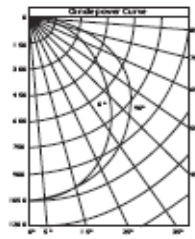

KC2175 Reflector and Lens Combination

URBANUS

Starting With a Simple Strip or Industrial Fixture...

The KC2000 Series offers several different configurations to help you create the perfect design. Using a manufacturer's 4 foot, 2 lamp strip fixture you can create the style of fixture for any application. Listed below are just some of the designs you can create.