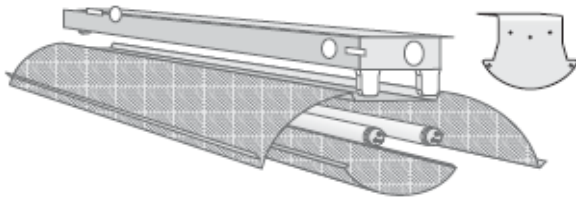

KC2175 Perforated Reflector and Perforated Basket