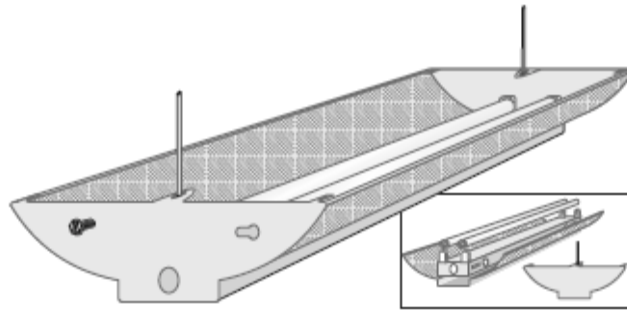

KC2225 Indirect with Perforated Basket

ALVEUS

Sophisticated styling in an indirect retrofit luminaire. The Alveus offers a wide, even indirect illumination, providing extraordinary visual comfort in the contemporary open office environment, with styling to enhance a lobby or highlight a public area. Perforated reflector panels with soft white in-lay provide a distinctive, contemporary look and allow an identifiable source of light for visual comfort.

KC2225 with Perforated Basket

KC2200 - KC22WIPB4
 Deep Luminous Indirect Suspension Kit
 Perforated Metal Housing
 Diffuser Liner
 Lamps: (2) F32T8
 Rated Lumens: 2900

ZONAL LUMEN SUMMARY

ZONE	LUMENS	%BARELAMP	%LUMINAIRE
0-30	76	1.3	1.5
0-40	128	2.2	2.5
0-60	245	4.2	4.8
0-90	365	5.3	7.2
40-90	237	4.1	4.7
60-90	120	2.1	2.4
90-120	1379	23.8	27.2
90-150	3685	63.5	72.8
90-180	4694	80.9	92.8
0-180	5059	87.2	100.0