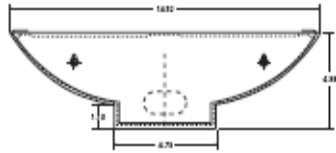

Sophisticated styling in an indirect retrofit luminaire. The Alveus offers a wide, even indirect illumination, providing extraordinary visual comfort in the contemporary open office environment, with styling to enhance a lobby or highlight a public area. Perforated reflector panels with soft white in-lay provide a distinctive, contemporary look and allow an identifiable source of light for visual comfort.