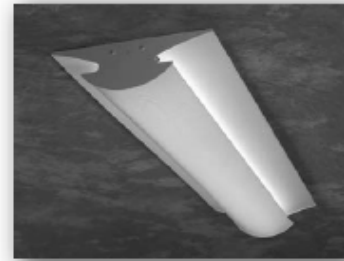

KC2300 Direct / Indirect with Perforated Basket

PEGASUS

This graceful direct-indirect retrofit creates a bold luminaire, while providing a comfortable atmosphere. Wide winged reflectors effectively direct light, while adding a soft glow and presence to the fixture. The perforated basket and soft white diffuser shield lamp glare, while the sloping reflector provides a gentle up-lighting effect creating a distinctive look for task or general applications.

Photometrics KC2300 series

KC2300 - KC23WRW4PB
Deep Ceiling Mount Luminaire
White Upper Reflector
White Perforated Metal Basket
Diffuser Liner
Lamps: (2) F32T8
Rated Lumens: 2900

ZONAL LUMEN SUMMARY

ZONE	LUMENS	%BARELAMP	%LUMINAIRE
0-30	892	11.9	15.6
0-40	1160	20.0	26.1
0-60	2167	37.4	48.8
0-90	3330	57.4	75.0
40-90	2170	37.4	48.9
60-90	1162	20.0	26.2
90-120	1045	18.0	23.5
90-150	1111	19.2	25.0
90-180	1111	19.2	25.0
0-180	4441	76.6	100.0

COEFFICIENTS OF UTILIZATION

Room Cavity Ratio	CEILING CAVITY REFLECTANCE																							
	80				70				50				30				10				0			
	70	50	30	10	70	50	30	10	50	30	10	50	30	10	50	30	10	50	30	10	50	30	10	00
0	87	87	87	87	82	82	82	82	74	74	74	67	67	67	61	61	61	61	61	61	57	57	57	57
1	77	72	68	65	73	69	65	62	62	59	57	56	54	51	50	48	47	44	44	44	44	44	44	44
2	70	63	57	52	66	60	55	50	54	50	46	48	45	42	43	41	39	36	36	36	36	36	36	36
3	64	55	49	44	60	53	47	42	47	43	39	43	39	36	38	35	33	30	30	30	30	30	30	30
4	58	49	42	36	55	46	40	35	42	37	33	38	34	30	34	31	28	25	25	25	25	25	25	25
5	53	43	36	31	50	41	35	30	37	32	28	34	29	26	31	27	24	22	22	22	22	22	22	22
6	49	39	32	27	46	37	31	26	34	28	24	31	26	23	28	24	21	19	19	19	19	19	19	19
7	45	35	28	23	43	33	27	23	30	25	21	28	23	20	25	21	18	17	17	17	17	17	17	17
8	42	31	25	20	40	30	24	20	28	22	19	25	21	17	23	19	16	14	14	14	14	14	14	14
9	39	29	22	18	37	27	22	17	25	20	16	23	19	15	21	17	14	13	13	13	13	13	13	13
10	36	25	19	15	34	24	19	15	22	17	14	20	16	13	18	15	12	10	10	10	10	10	10	10

KC2300 Direct / Indirect Series — Pegasus