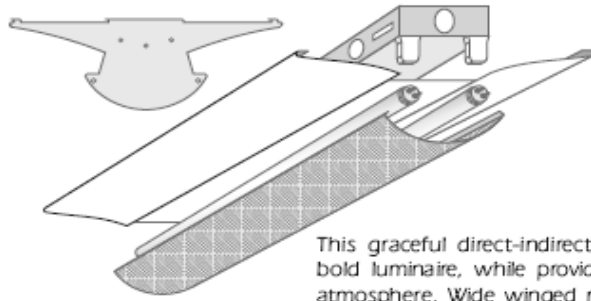

KC2300 Direct / Indirect with Perforated Basket

PEGASUS

This graceful direct-indirect retrofit creates a bold luminaire, while providing a comfortable atmosphere. Wide winged reflectors effectively direct light, while adding a soft glow and presence to the fixture. The perforated basket and soft white diffuser shield lamp glare, while the sloping reflector provides a gentle up-lighting effect creating a distinctive look for task or general applications.