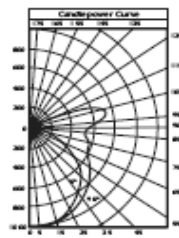

Photometrics KC2300 series

KC2300 White 4' Reflector with Fluted Lens