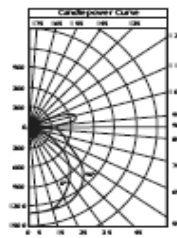

Photometrics KC2300 series

KC2300 White 4' Reflector with Fluted Lens