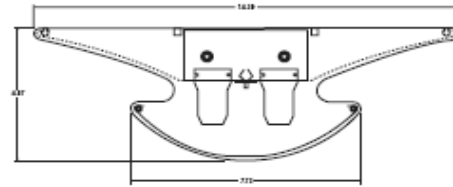

KC2300 Direct / Indirect with Perforated Basket

PEGASUS

This graceful direct-indirect retrofit creates a bold luminaire, while providing a comfortable atmosphere. Wide winged reflectors effectively direct light, while adding a soft glow and presence to the fixture. The perforated basket and soft white diffuser shield lamp glare, while the sloping reflector provides a gentle up-lighting effect creating a distinctive look for task or general applications.

Photometrics KC2300 series

KC2300 - KC23WRW4PB
Deep Ceiling Mount Luminaire
White Upper Reflector
White Perforated Metal Basket
Diffuser Liner
Lamps: (2) F32T8
Rated Lumens: 2900

ZONAL LUMEN SUMMARY

ZONE	LUMENS	%BARELAMP	%LUMINAIRE
0-30	892	11.9	15.6
0-40	1160	20.0	26.1
0-60	2167	37.4	48.8
0-90	3330	57.4	75.0
40-90	2170	37.4	48.9
60-90	1162	20.0	26.2
90-120	1045	18.0	23.5
90-150	1111	19.2	25.0
90-180	1111	19.2	25.0
0-180	4441	76.6	100.0

COEFFICIENTS OF UTILIZATION

Room Cavity Ratio	CEILING CAVITY REFLECTANCE																							
	80				70				50				30				10				0			
	70	50	30	10	70	50	30	10	50	30	10	50	30	10	50	30	10	50	30	10	50	30	10	00
0	87	87	87	87	82	82	82	82	74	74	74	67	67	67	61	61	61	61	61	61	57	57	57	57
1	77	72	68	65	73	69	65	62	62	59	57	56	54	51	50	48	47	44	44	44	44	44	44	44
2	70	63	57	52	66	60	55	50	54	50	46	48	45	42	43	41	39	36	36	36	36	36	36	36
3	64	55	49	44	60	53	47	42	47	43	39	43	39	36	38	35	33	30	30	30	30	30	30	30
4	58	49	42	36	55	46	40	35	42	37	33	38	34	30	34	31	28	25	25	25	25	25	25	25
5	53	43	36	31	50	41	35	30	37	32	28	34	29	26	31	27	24	22	22	22	22	22	22	22
6	49	39	32	27	46	37	31	26	34	28	24	31	26	23	28	24	21	19	19	19	19	19	19	19
7	45	35	28	23	43	33	27	23	30	25	21	28	23	20	25	21	18	17	17	17	17	17	17	17
8	42	31	25	20	40	30	24	20	28	22	19	25	21	17	23	19	16	14	14	14	14	14	14	14
9	39	29	22	18	37	27	22	17	25	20	16	23	19	15	21	17	14	13	13	13	13	13	13	13
10	36	25	19	15	34	24	19	15	22	17	14	20	16	13	18	15	12	10	10	10	10	10	10	10

KC2300 Direct / Indirect Series — Pegasus