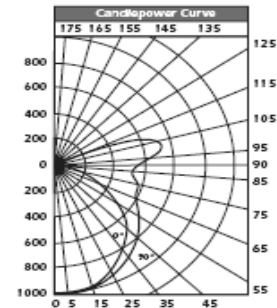

ZONAL LUMEN SUMMARY

ZONE	LUMENS	%BARELAMP	%LUMINAIRE
0-30	892	11.9	15.6
0-40	1160	20.0	26.1
0-60	2167	37.4	48.8
0-90	3330	57.4	75.0
40-90	2170	37.4	48.9
60-90	1162	20.0	26.2
90-120	1045	18.0	23.5
90-150	1111	19.2	25.0
90-180	1111	19.2	25.0
0-180	4441	76.6	100.0