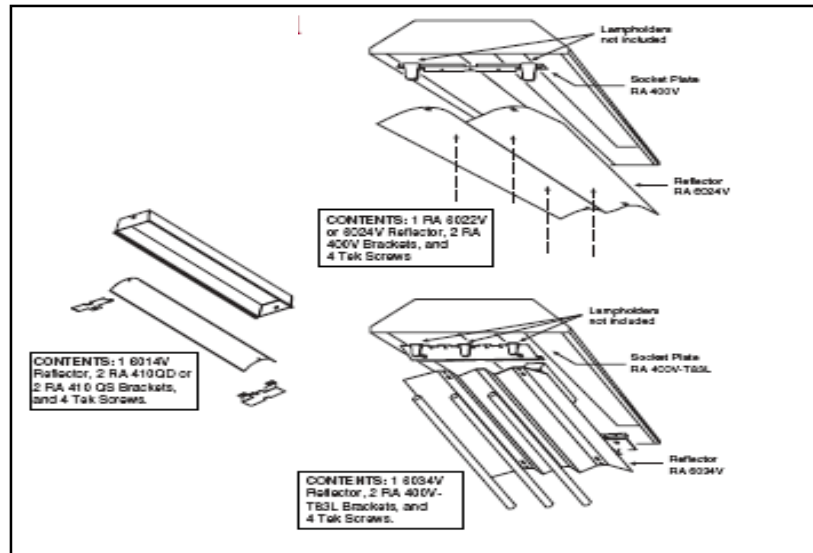

## Troffer and Surface Fixture Retrofit Kits

**Description:** Multi-piece retrofit kit for converting energy consuming T12 fixtures to energy efficient T8 fixtures. An economical one-piece reflector used to delamp and recenter lamps. Reflector is designed and manufactured in compliance with UL standards for retrofit components.

Part No.	Description	Length
RA 7022V	2x2 2L Troffer-Retrofit Kit Enhanced Aluminum	2 ft.
RW 7022V	2x2 2L Troffer-Retrofit Kit White Aluminum	2 ft.
RA 7032V	2x2 3L Troffer-Retrofit Kit Enhanced Aluminum	2 ft.
RA 7024V	2x4 2L Troffer-Retrofit Kit Enhanced Aluminum	4 ft.
RW 7024V	2x4 2L Troffer-Retrofit Kit White Aluminum	4 ft.
RA 7034V	2x4 3L Troffer-Retrofit Kit Enhanced Aluminum	4 ft.