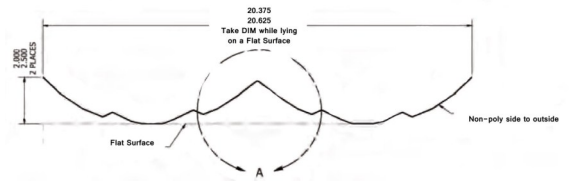

18 Cell Parabolic 2-Lamp Troffer Reflector Retrofit Kits

Applications: Offices, Schools, Hospitals, Restaurants, Retail and other spaces.

*Reflector Material Type

EA = 95% Enhanced Aluminum
WA = 91% White Aluminum

KPG G Series: 18 Cell Parabolic 2-Lamp Troffer Reflector Kit. 2ft and 4ft Lengths, T8

General Description:

The 18 Cell Parabolic 2-Lamp Troffer Reflector Kits are UL approved, provides universal fit bracket and reflectors for use with parabolic and louvered lens type fixtures. Convert 2ft and 4ft Troffer fixtures and the reflector becomes the new ballast cover which easily and conveniently snaps in and out for long term ballast maintenance.

Kits can be ordered with White Aluminum **or** Enhanced Aluminum snap-in style reflector, and with or without ballast & wiring.

All Kits include universal brackets with multiple mounting options, twist-lock sockets and tek screws.

Electrical Accessories:

2-Lamp Troffer Reflector Retrofit Kits are available with pre-wired CEE Listed NEMA premium ballast.

Features:

- Computer-designed reflector is easy to install
- Allows access to ballast without tools
- Generates maximum light output
- Meets UL 1570 specification
- Universal brackets with multiple mounting Options
- Available with pre-wired ballast

Existing Fixture	Input Watts	System Lumens
4-Lamp F40 T12	192	9120
2-Lamp F40 T12	96	4560
4-Lamp F34 T12	144	7930
2-Lamp F34 T12	72	3960
Retrofit Options	Input Watts	System Lumens
2-Lamp F32 T8 Normal	59	5280
2-Lamp F32 T8 Low	51	4680
2-Lamp F32 T8 High	78	7200
2-Lamp F32 T8 HE Normal	55	5280
2-Lamp F32 T8 HE Low	48	4680
2-Lamp F32 T8 HE High	73	7200

Benefits:

- Reduce lamp replacement costs, up to 70% energy savings
- Enhance light output & quality
- Multiple ballast & lamp options
- Standard sizes
- Updated Photometrics — EPACT and utility rebates
- No replacement necessary for 25 years

Standard Kit Includes :

- Reflector - White Aluminum
- 2 Mounting brackets
- 4 Twist lock sockets
- 5 Tek screws

Standard Powered Kit Includes:

- Reflector - White Aluminum
- Pre-wired with ballast
- 2 Mounting brackets
- 4 Twist lock sockets
- 5 Tek screws

COMMERCIAL LIGHTING COMPANY
Manufacturing & Assembly | Fluorescent Lighting Fixtures & Retrofit Kits

4930 Leary Avenue NW | Seattle, WA 98107
800-992-5483 toll free | 206-682-6385 office | 206-624-6163 fax

www.commerciallightingcompany.com