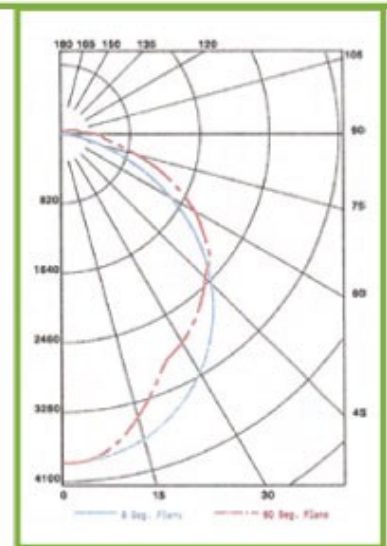

HBVT Fixture

Coefficients of Utilization – Zonal Cavity Method									
Effective Floor Cavity Reflectance 0.20									
RC	80%			50%			10%		
RW	70%	50%	10%	50%	30%	10%	50%	30%	10%
0	108	108	108	100	100	100	90	90	90
1	98	94	86	87	84	81	79	77	75
2	89	82	70	76	71	67	69	66	63
3	82	72	59	67	61	57	62	57	54
4	75	64	50	60	53	48	55	50	46
5	68	56	42	53	46	41	49	44	39
6	63	51	36	47	41	35	44	38	34
7	58	45	32	43	36	31	39	34	30
8	53	41	27	38	32	27	36	30	26
9	49	36	24	34	28	23	32	26	22
10	46	33	21	31	25	20	29	24	20

Plane 0-DEG 90-DEG
Spacing Criteria 1.2 1.3
Efficiency 91.3%
Report Number LTL14141

COMMERCIAL LIGHTING COMPANY
Manufacturing & Assembly | Fluorescent Lighting Fixtures & Retrofit Kits

4930 Leary Avenue NW | Seattle, WA 98107
800-992-5483 toll free | 206-682-6385 office | 206-624-6163 fax

www.commerciallightingcompany.com