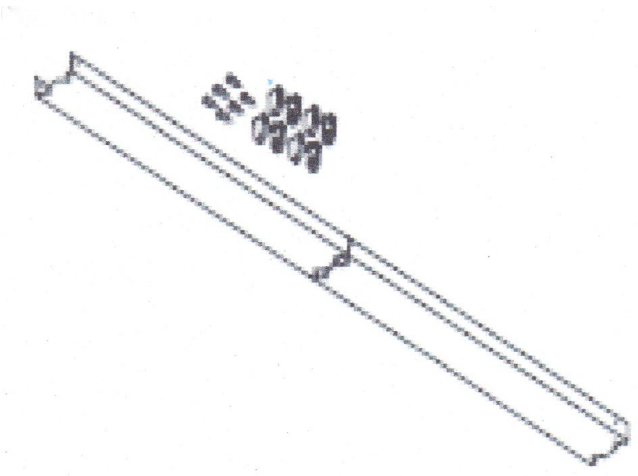

Single Piece "Strip Kit" Retrofit Assembly

Applications: Areas with 8ft T12 fixtures

Available in 2-Lamp and 4-Lamp, 8ft tandem T8 configurations

General Information:

The SK Single-Piece "Strip Kit" Retrofit Assembly is an 8ft aluminum strip that economically and quickly converts T12 lamped fixtures with magnetic ballasts to efficient T8 lamped fixtures with an electronic ballast.

The SK Series one-piece kits make strip retrofitting easier because all prep work is done in the shop.

The ballast is pre-wired (PR) to include all sockets, wire leads, connectors, screws and fasteners required and is mounted to the single piece 8ft ballast pan cover.

Installation is simple, requires only connecting the prewired components and attaching the ballast pan cover with the tek screws supplied with the assembly kit. The Retrofit Kit fits channels 4.25" wide.

SK Series	Fixture Length	Lamps	Wattage	Prewired	Prewired Ballast	Ballast	Reflector*	Ballast Type
SK	96T = 8ft tandem	4 = 4-Lamp	32 = 32 Watt T8	PR = Prewired sockets, connectors, tek screws, fasteners & leads	PRB = Prewired sockets, connectors, tek screws, fasteners, leads & Instant Start ballast	L = Low N = Normal H = High	EA = 95% WA = 91%	I = Instant Start PS = Programmable Start D = Dimmable